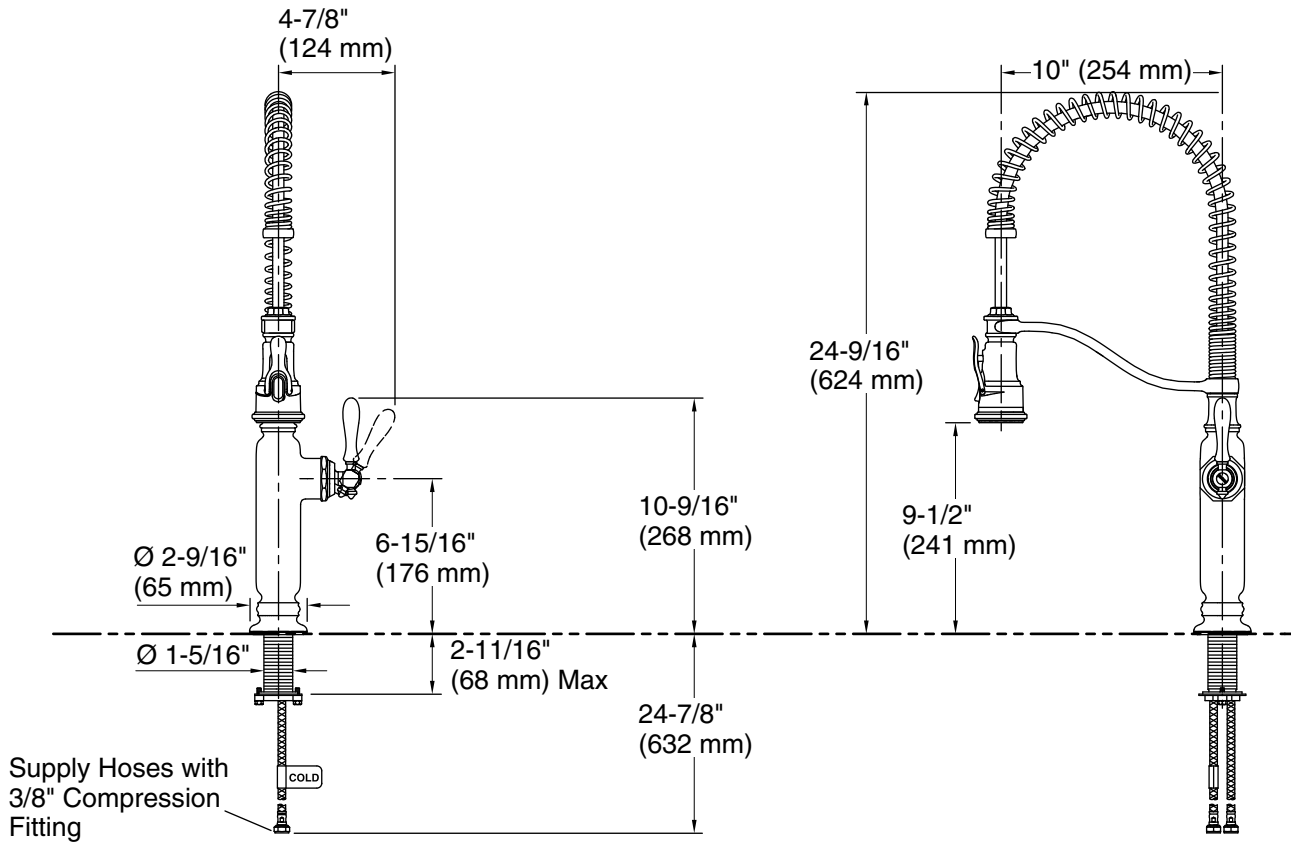

Technical Information

All product dimensions are nominal.

Faucet:

- Flow rate: 1.5 gal/min (5.7 l/min)
- Pressure: 60 psi (4.1 bar)
- Valve body: Composite

Notes

Install this product according to the installation instructions.